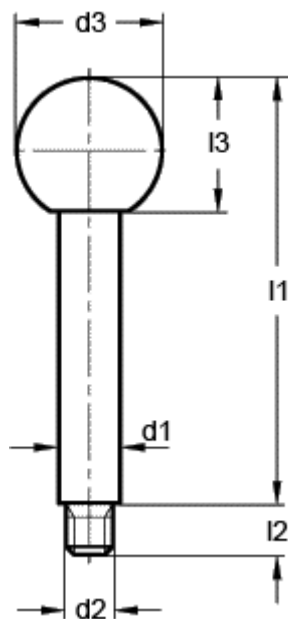

Article number: 20141116

Description: E+G Gear lever handle GN 310-12-100-A -ZB, zinc plated blue

## Measures

---

d1 = 12  
d2 = M10  
d3 = 32  
l1 = 100  
l2 = 14  
l3 = 29.0